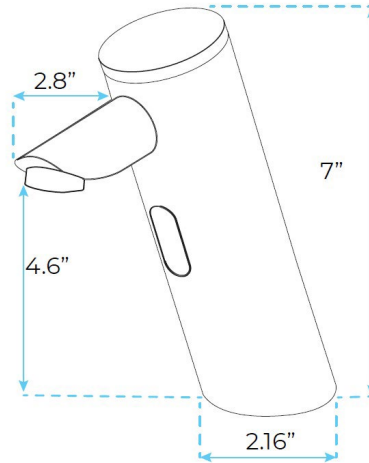

BATHSELECT GOLD TONE PLATINUM AUTOMATIC THERMOSTATIC COMMERCIAL SENSOR TAP SOLID BRASS CONSTRUCTION SPECS

SPECS:

Power: DC:6V(4AA alkaline battery)

AC:220V-240V; 50/60HZ

Flow Pressure: 0.1 - 0.7 Mpa

Detection Zone: 16-32 cm or adjustable

Dia.of inlet / outlet pipe: G1/2"

Flux: $\geq 0.07L/S$

Temperature: 0.1-50°C

Dia of installing faucet: 33~35mm